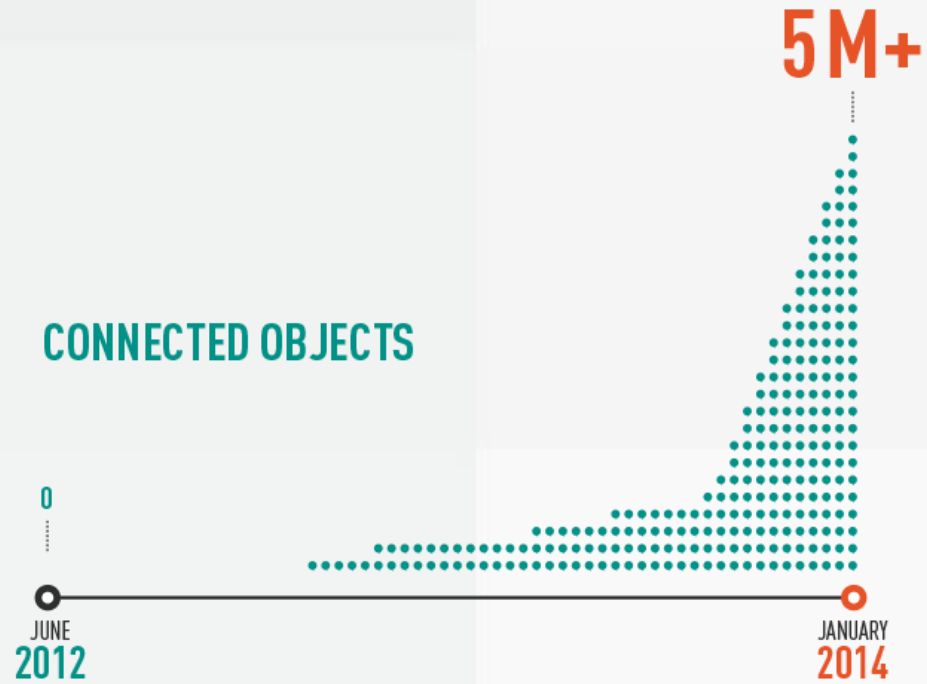

Billboard management

12.000 billboards in France
Improving maintenance and management

Fire & Intrusion detectors

B2C offer in France
Ensuring well functioning of detectors

300X LESS ENERGY
10X LOWER COSTS

WORLDWIDE ROLLOUT

WORLD'S LARGEST NETWORK
IN 5 YEARS

CONNECTED OBJECTS

COVERED AREA

RAPID ADOPTION